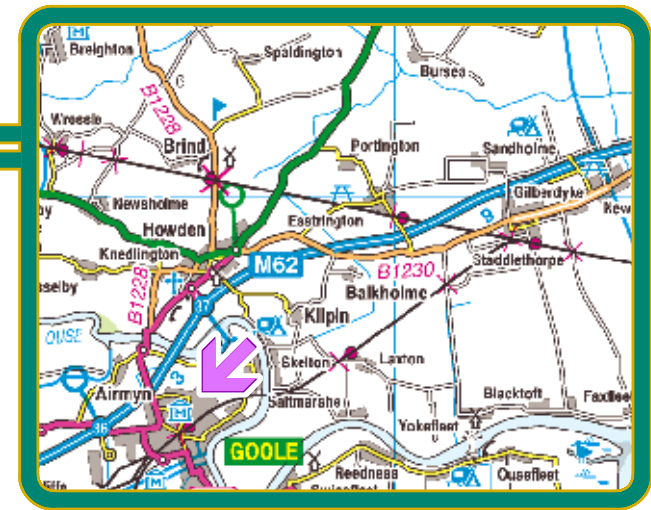

**Location of
Goole
Leisure Centre**

Produced by

Leisure Centre
North Street
Goole
East Riding of Yorkshire
DN14 5QX

By Rail:
 500m walk from station

This map is reproduced from Ordnance Survey material with the permission of Ordnance Survey on behalf of Her Majesty's Stationery Office Crown copyright 2006. Unauthorised reproduction infringes Crown copyright and may lead to prosecution or civil proceedings. East Riding of Yorkshire Council 100023383.