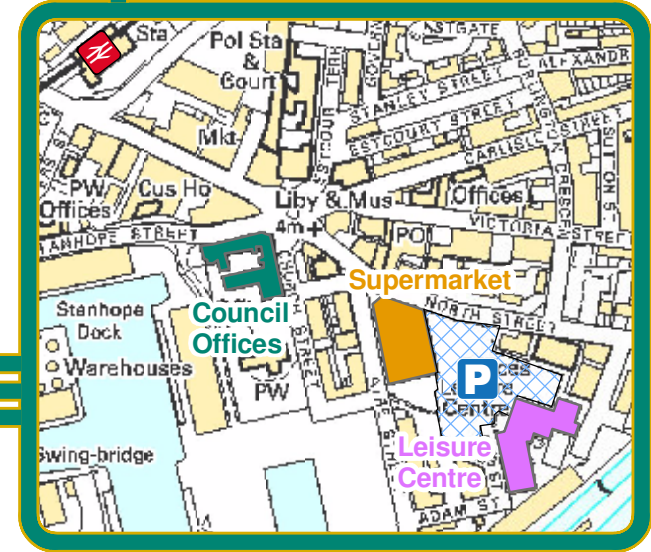

**Location of
Goole
Leisure Centre**

Produced by

Leisure Centre
North Street
Goole
East Riding of Yorkshire
DN14 5QX

By Rail:
 500m walk from station

This map is reproduced from Ordnance Survey material with the permission of Ordnance Survey on behalf of Her Majesty's Stationery Office Crown copyright 2006. Unauthorised reproduction infringes Crown copyright and may lead to prosecution or civil proceedings. East Riding of Yorkshire Council 100023383.